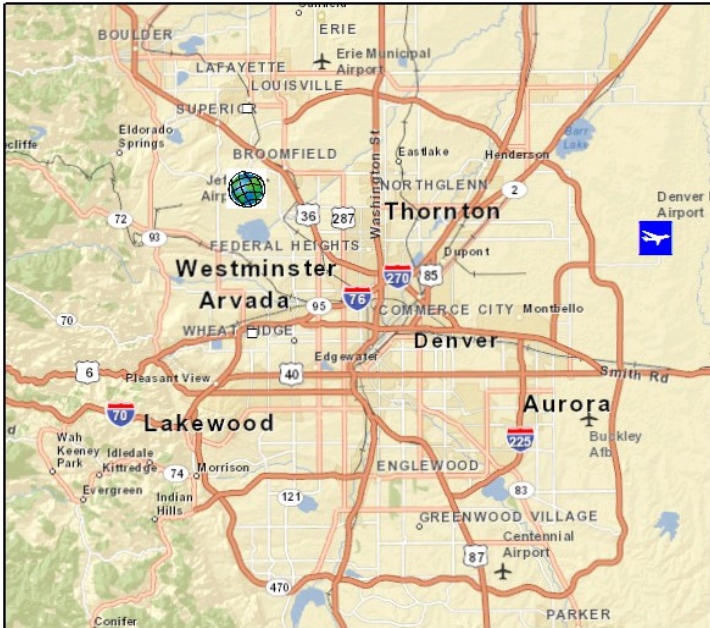

# Esri Learning Center

One International Court  
Broomfield, Colorado 80021  
Esri Contact (303) 449-7779

GPS: 39° 55.168' N, 105° 6.996' W (WGS84)

## Directions

### From US-36 Eastbound (Louisville and Boulder)

1. Take the exit for StorageTek Dr/Interlocken Loop.
2. Turn right from the exit ramp and turn left onto Interlocken Blvd.
3. Follow Interlocken Blvd for 1.5 miles, and turn right at the stop sign onto Interlocken Pkwy.
4. Go ~ 0.1 miles and turn right onto Technology Drive.
5. Turn right at the stop sign onto International Court.
6. Esri will be on your left.

### From US-36 Westbound (Denver and South)

1. Take the exit for Broomfield/US-287/CO-121.
2. Turn left from the exit ramp onto CO-121.
3. After crossing over US-36, turn right onto CO-128 West.
4. Turn right at the second stoplight onto Interlocken Pkwy.
5. Go 0.2 miles and turn left onto Technology Drive.
6. Turn right at the stop sign onto International Court.
7. Esri will be on your left.