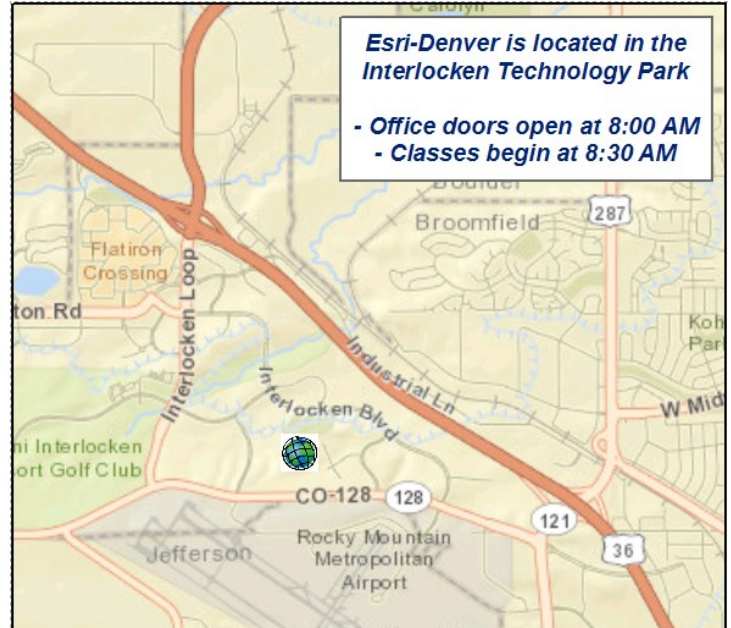

# Esri Learning Center

One International Court  
Broomfield, Colorado 80021  
Esri Contact (303) 449-7779

GPS: 39° 55.168' N, 105° 6.996' W (WGS84)

## Directions

### From US-36 Eastbound (Louisville and Boulder)

1. Take the exit for StorageTek Dr/Interlocken Loop.
2. Turn right from the exit ramp and turn left onto Interlocken Blvd.
3. Follow Interlocken Blvd for 1.5 miles, and turn right at the stop sign onto Interlocken Pkwy.
4. Go ~ 0.1 miles and turn right onto Technology Drive.
5. Turn right at the stop sign onto International Court.
6. Esri will be on your left.

### From US-36 Westbound (Denver and South)

1. Take the exit for Broomfield/US-287/CO-121.
2. Turn left from the exit ramp onto CO-121.
3. After crossing over US-36, turn right onto CO-128 West.
4. Turn right at the second stoplight onto Interlocken Pkwy.
5. Go 0.2 miles and turn left onto Technology Drive.
6. Turn right at the stop sign onto International Court.
7. Esri will be on your left.